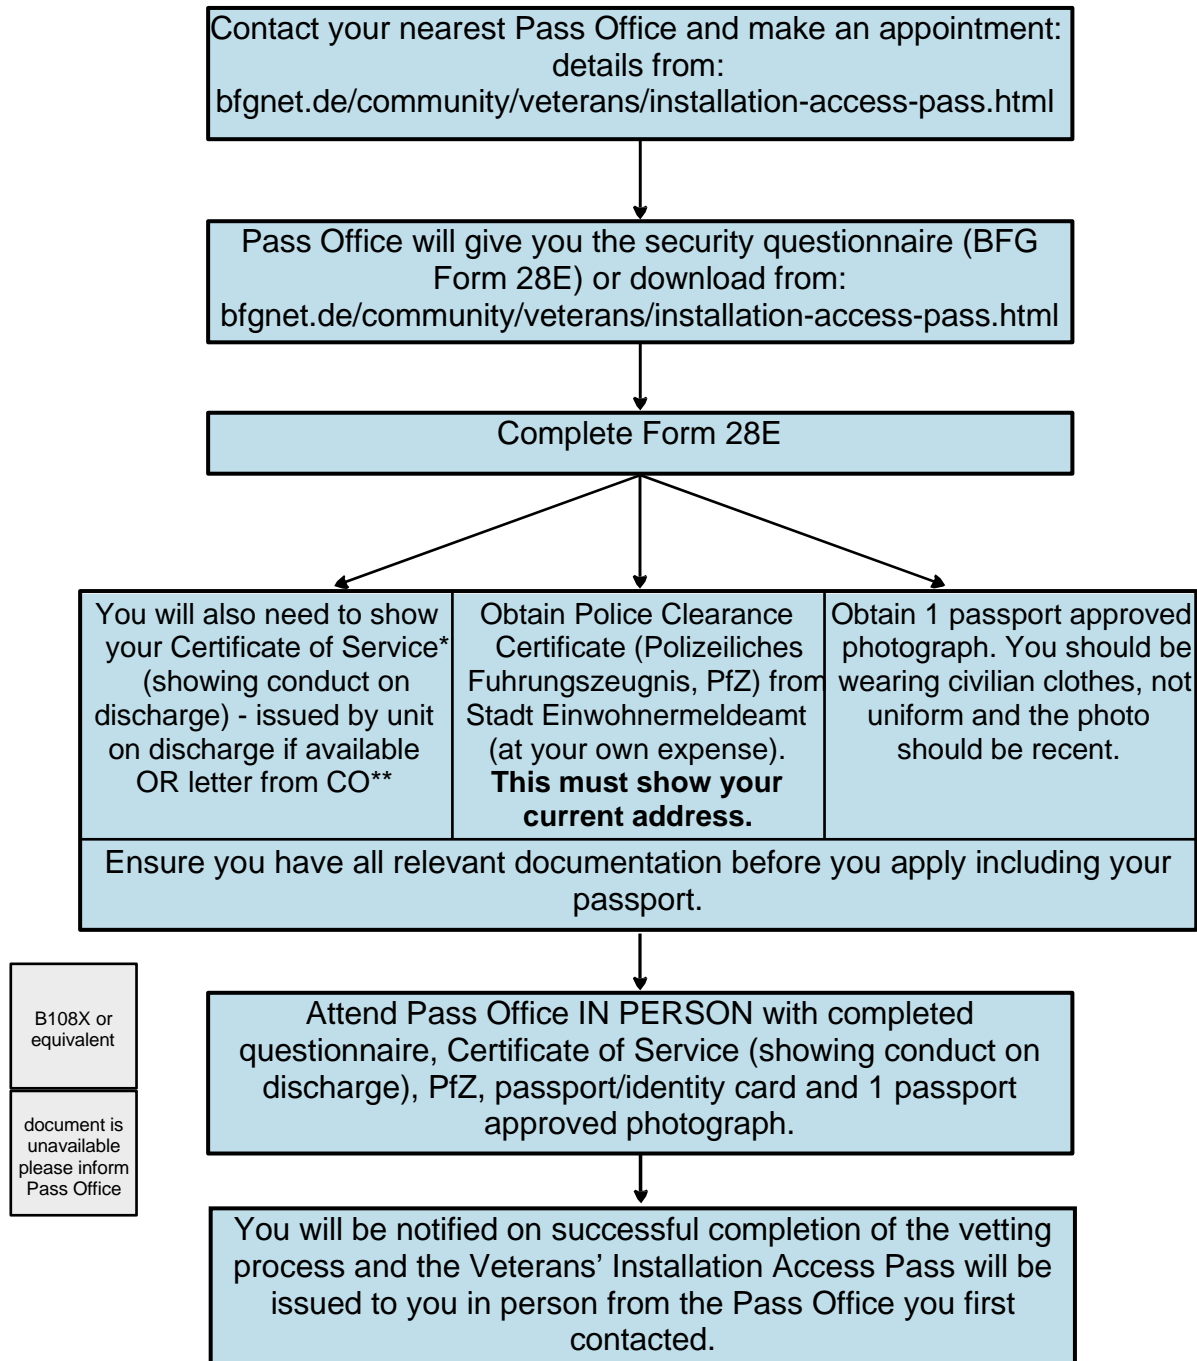

BFG VETERANS' INSTALLATION ACCESS PASS

Guide to the application process

Notes:

1) WEF Jan 2017 a 'fast-track' system has been incorporated into the Form 28E process that allows Employees of the Crown to be vetted more expediently, full details are enclosed in the application process Form 28E.

2) Copy of your passport will also be required when you go to visit the pass office, so please bear this in mind when booking into the barracks when presenting forms of ID.